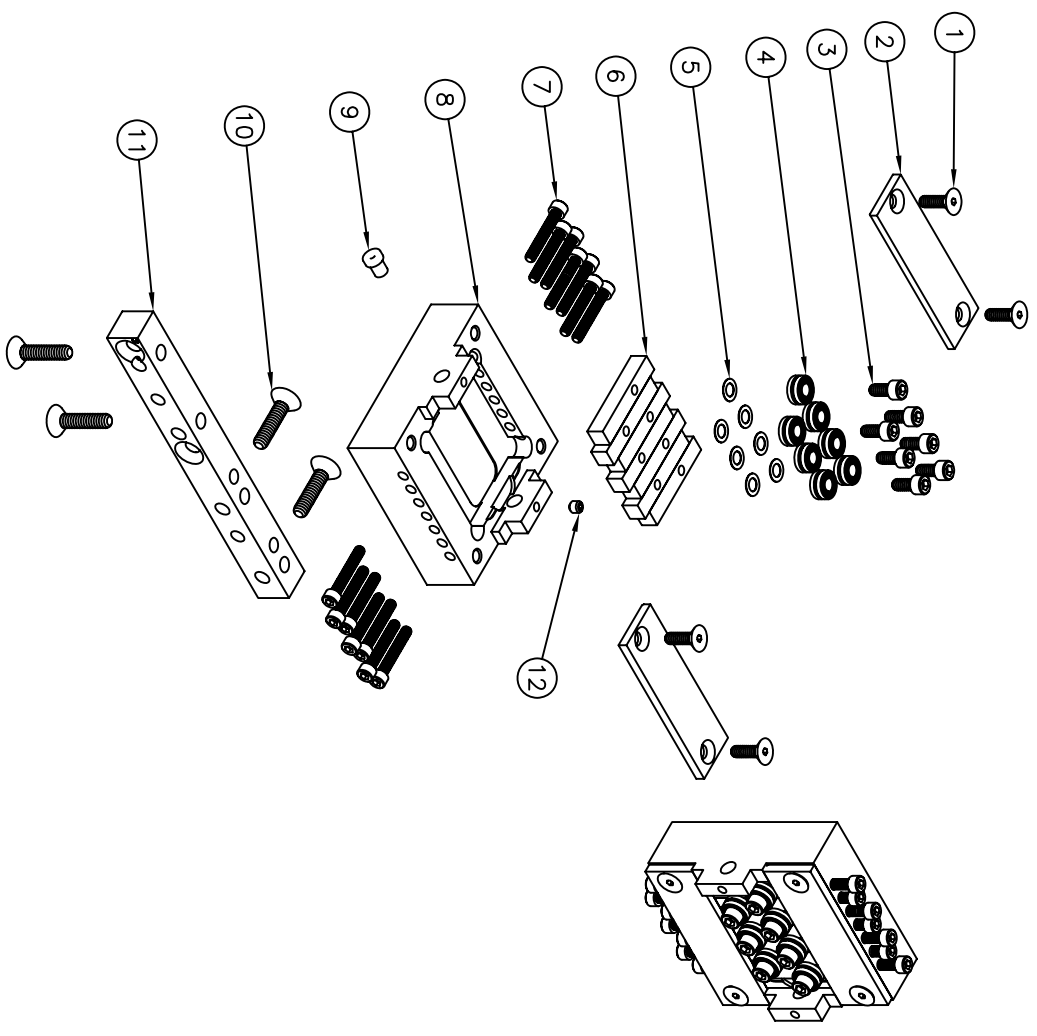

ITEM	QTY.	PART NUMBER	DESCRIPTION
12	2	9003-014	#4-40 X 1/4" SHSS
11	1	1000-303	#0 UNIVERSAL CONNECTOR
10	4	9001-034	#6-32 X 5/8" SHCS
9	2	9800-016	#0 CERAMIC GUIDE
8	2	1000-300	#0 UNIBODY HOUSING
7	28	9000-015	#3-48 X 5/8" SHCS
6	14	1000-301	#0 ROLL PLATES
5	14	9008-108	BEARING SHIM WASHER
4	14	9300-501	#0 STD "V" GROOVE BEARINGS
3	14	9000-017	#4-40 X 1/4" SHCS
2	4	1000-302	#0 UNIBODY ROLL CAP
1	8	9001-017	#4-40 X 1/4" FHCS